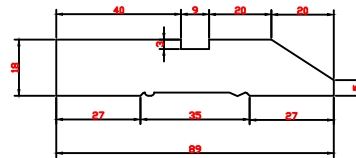

**CASING 623
DYKES & LUMBER**

COMMENTS: MOLDURADOR IGUAL BASE 624 (18X140) DY	APROVAL / DATE
PCS/BLD	

ESCALA 1:1	Moldurado: Simple	Medidas Imperiales	COD	LARGO
Area : 1416.22	Perimetro: 213.24	Esp: 45/64"	917533	4.880